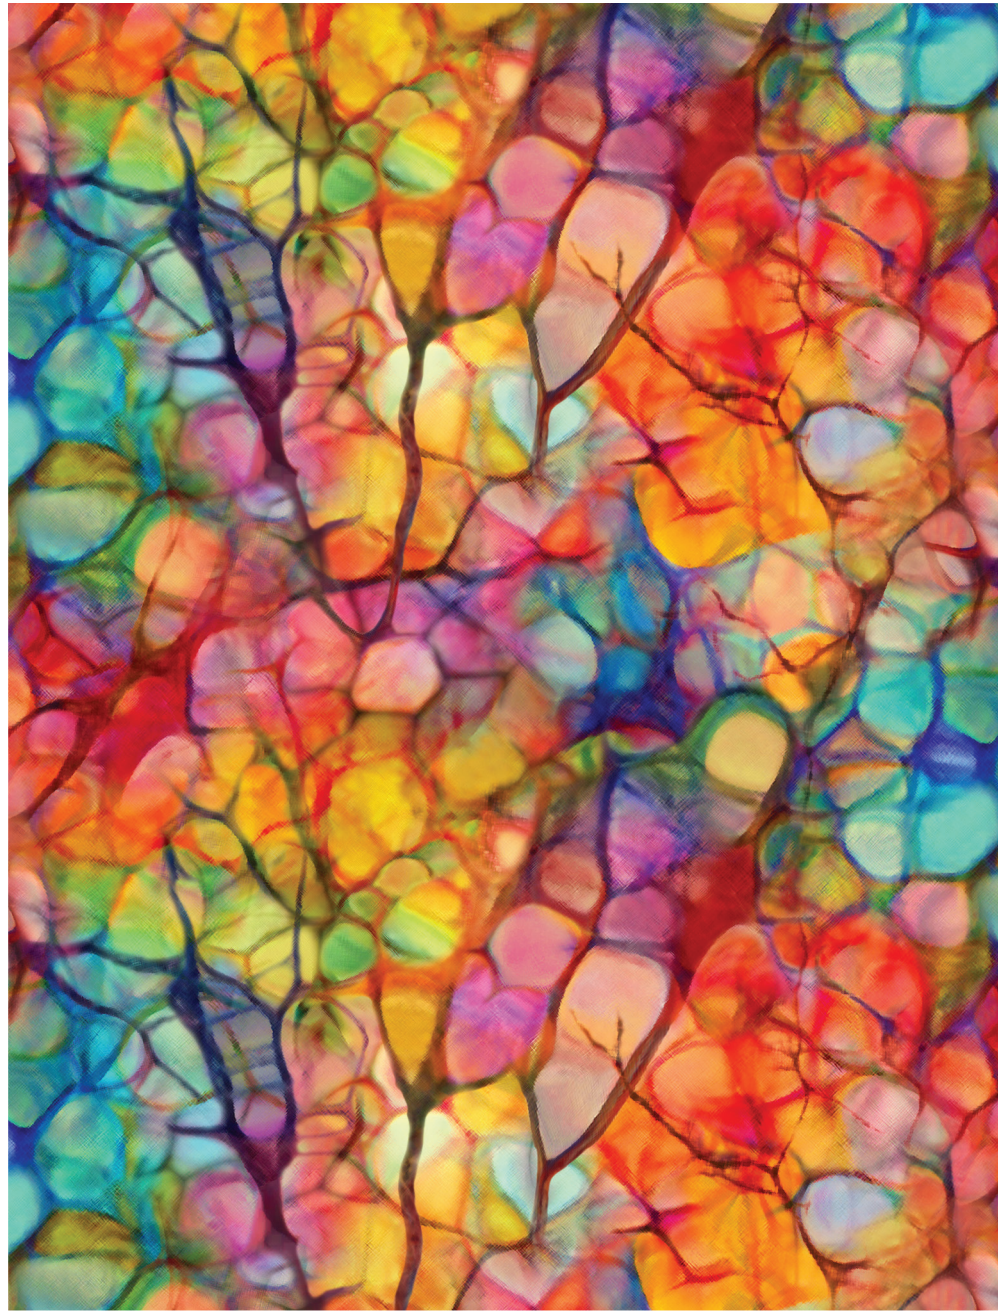

CREATION by Tara Turner

29.9" x 24"

blocks are 5.5" x 6.7"

2.8" between line.
Orange line is .6" high

1.8" between blocks

12" x 24"

DP25020-68 | Creation Panel | Teal Multi | 43"H x 24"W

Selvage

DP25021-24 | Multi-color Twigs | Red Multi

DP25023-24 | Bubble Texture | Red Multi

DP25023-74 | Bubble Texture | Dark Green Multi

Selvage

DP25023-76 | Bubble Texture | Light Green Multi

DP25025-68 | Tonal Stripe | Teal | Repeat 8"H x 4.75"W

Selvage

DP25025-62 | Tonal Stripe | Turquoise

Selvage

Selvage

DP25022-24 | Multicolor Stripe | Red Multi | Repeat 8"H x 5.5"W

Selvage

25024-66 | Twig Texture | Mid Teal

25026-42 | Salt Texture | Blue

Selvage

25024-54 | Twig Texture | Orange

25026-52 | Salt Texture | Yellow

CREATION by Tara Turner

Tara Turner, renowned fine art photographer and digital artist whose passion is to capture the beauty of her surrounding environment has done just that in Creation. The featured panel portrays a tree set in a misty landscape that is truly imaginative and bursting with vibrant color. From teal, green, and blue to red, orange, and yellow, the palette offers classic cool warm color contrast in a variety of impressionistic prints that coordinate directly with the panel. A selection of popular Canvas basics complete the collection.