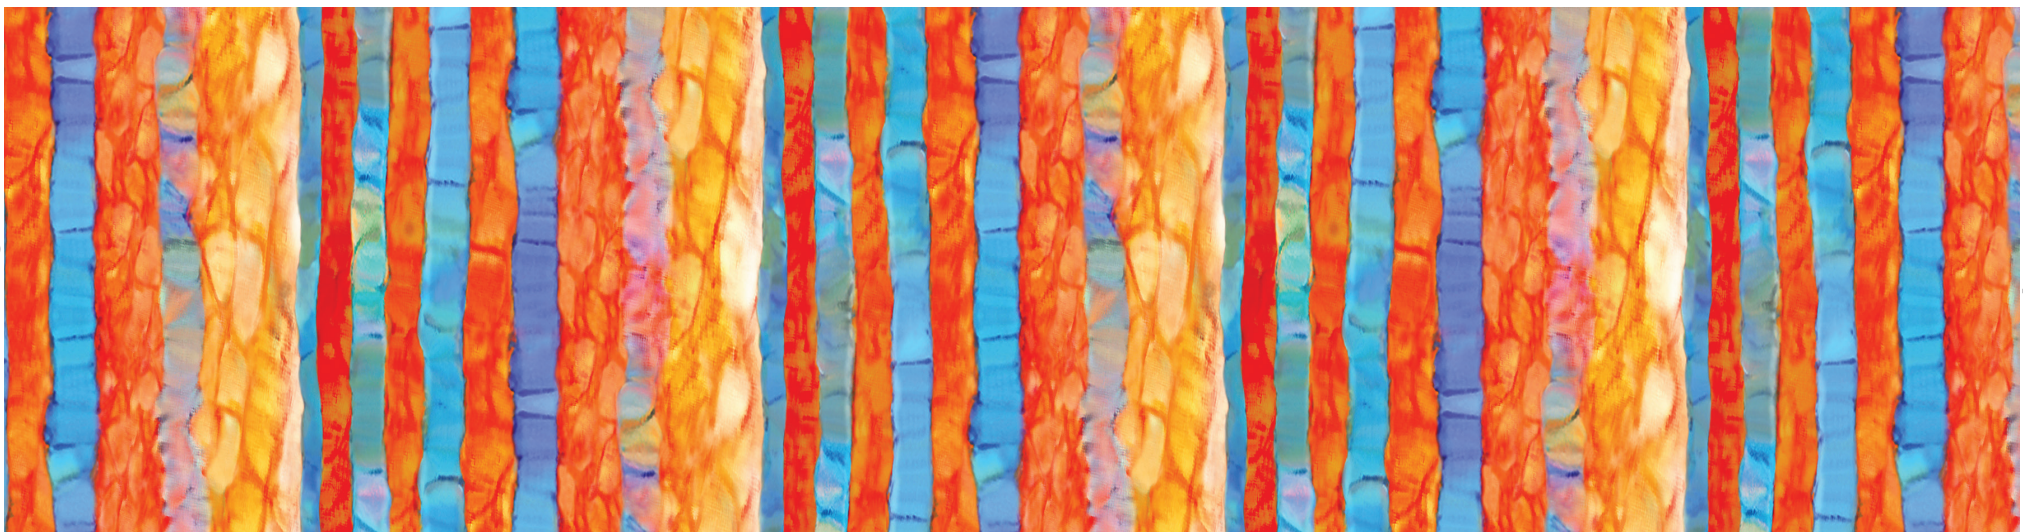

Selvage

Selvage

DP25022-24 | Multicolor Stripe | Red Multi | Repeat 8"H x 5.5"W

Selvage