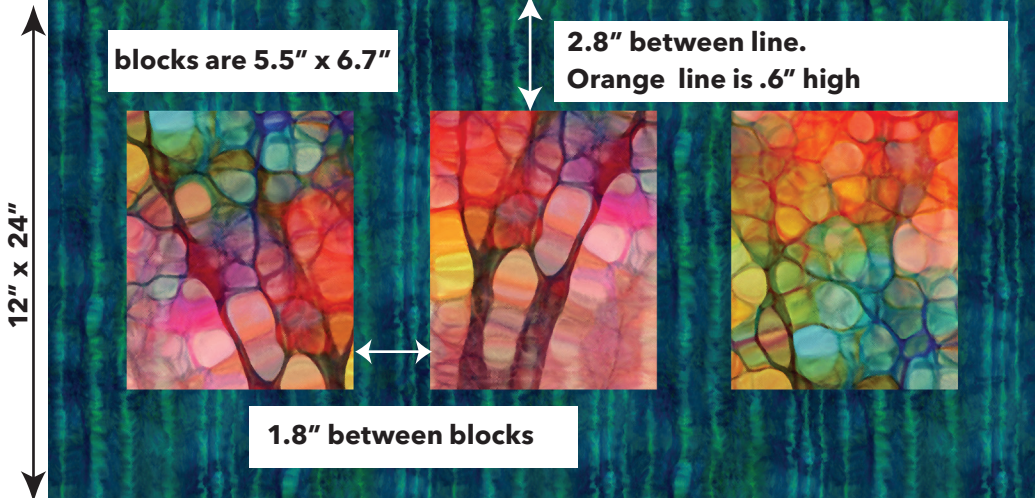

CREATION by Tara Turner

29.9" x 24"

blocks are 5.5" x 6.7"

2.8" between line.
Orange line is .6" high

1.8" between blocks

12" x 24"

DP25020-68 | Creation Panel | Teal Multi | 43"H x 24"W

Selvage

DP25021-24 | Multi-color Twigs | Red Multi

DP25023-24 | Bubble Texture | Red Multi

DP25023-74 | Bubble Texture | Dark Green Multi

Selvage

DP25023-76 | Bubble Texture | Light Green Multi

DP25025-68 | Tonal Stripe | Teal | Repeat 8"H x 4.75"W

Selvage

DP25025-62 | Tonal Stripe | Turquoise

Selvage

Selvage

DP25022-24 | Multicolor Stripe | Red Multi | Repeat 8"H x 5.5"W

Selvage

25024-66 | Twig Texture | Mid Teal

25026-42 | Salt Texture | Blue

Selvage

25024-54 | Twig Texture | Orange

25026-52 | Salt Texture | Yellow

CREATION by Tara Turner

Tara Turner, renowned fine art photographer and digital artist whose passion is to capture the beauty of her surrounding environment has done just that in Creation. The featured panel portrays a tree set in a misty landscape that is truly imaginative and bursting with vibrant color. From teal, green, and blue to red, orange, and yellow, the palette offers classic cool warm color contrast in a variety of impressionistic prints that coordinate directly with the panel. A selection of popular Canvas basics complete the collection.