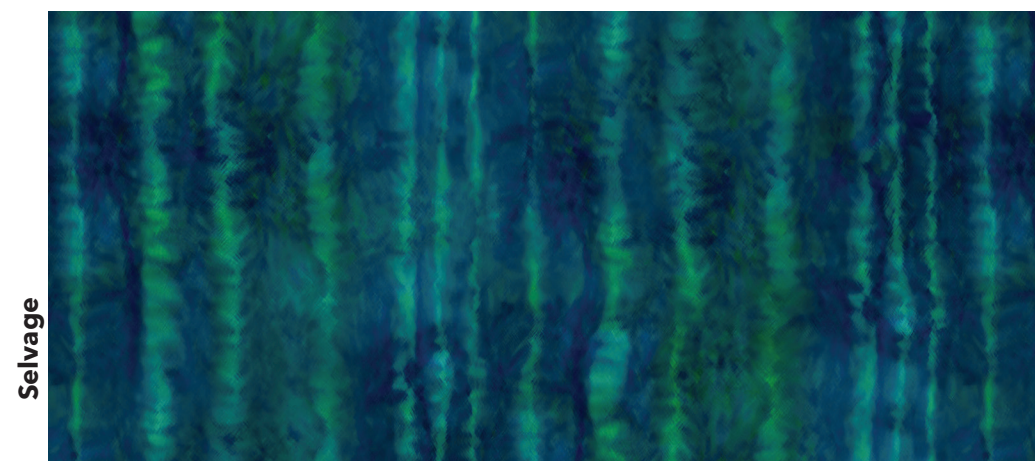

CREATION by Tara Turner

29.9" x 24"

blocks are 5.5" x 6.7"

2.8" between line.
Orange line is .6" high

1.8" between blocks

12" x 24"

DP25020-68 | Creation Panel | Teal Multi | 43"H x 24"W

Selvage

DP25021-24 | Multi-color Twigs | Red Multi

DP25023-24 | Bubble Texture | Red Multi

DP25023-74 | Bubble Texture | Dark Green Multi

Selvage

DP25023-76 | Bubble Texture | Light Green Multi

DP25025-68 | Tonal Stripe | Teal | Repeat 8"H x 4.75"W

Selvage

DP25025-62 | Tonal Stripe | Turquoise

Selvage

Selvage

DP25022-24 | Multicolor Stripe | Red Multi | Repeat 8"H x 5.5"W

Selvage

25024-66 | Twig Texture | Mid Teal

25026-42 | Salt Texture | Blue

Selvage

25024-54 | Twig Texture | Orange

25026-52 | Salt Texture | Yellow

CREATION by Tara Turner

Tara Turner, renowned fine art photographer and digital artist whose passion is to capture the beauty of her surrounding environment has done just that in Creation. The featured panel portrays a tree set in a misty landscape that is truly imaginative and bursting with vibrant color. From teal, green, and blue to red, orange, and yellow, the palette offers classic cool warm color contrast in a variety of impressionistic prints that coordinate directly with the panel. A selection of popular Canvas basics complete the collection.