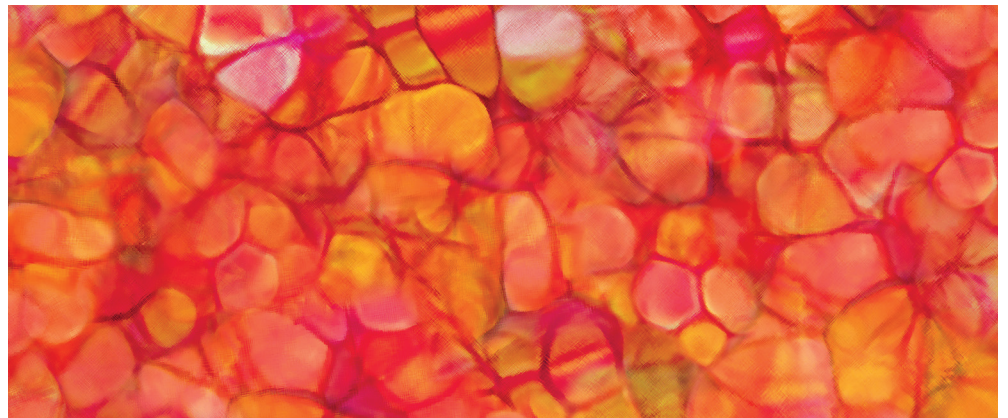

CREATION by Tara Turner

29.9" x 24"

blocks are 5.5" x 6.7"

2.8" between line.
Orange line is .6" high

1.8" between blocks

12" x 24"

DP25020-68 | Creation Panel | Teal Multi | 43"H x 24"W

Selvage

DP25021-24 | Multi-color Twigs | Red Multi

DP25023-24 | Bubble Texture | Red Multi

DP25023-74 | Bubble Texture | Dark Green Multi

Selvage

DP25023-76 | Bubble Texture | Light Green Multi

DP25025-68 | Tonal Stripe | Teal | Repeat 8"H x 4.75"W

Selvage

DP25025-62 | Tonal Stripe | Turquoise

Selvage

Selvage

DP25022-24 | Multicolor Stripe | Red Multi | Repeat 8"H x 5.5"W

Selvage

25024-66 | Twig Texture | Mid Teal

25026-42 | Salt Texture | Blue

Selvage

25024-54 | Twig Texture | Orange

25026-52 | Salt Texture | Yellow

CREATION by Tara Turner

Tara Turner, renowned fine art photographer and digital artist whose passion is to capture the beauty of her surrounding environment has done just that in Creation. The featured panel portrays a tree set in a misty landscape that is truly imaginative and bursting with vibrant color. From teal, green, and blue to red, orange, and yellow, the palette offers classic cool warm color contrast in a variety of impressionistic prints that coordinate directly with the panel. A selection of popular Canvas basics complete the collection.