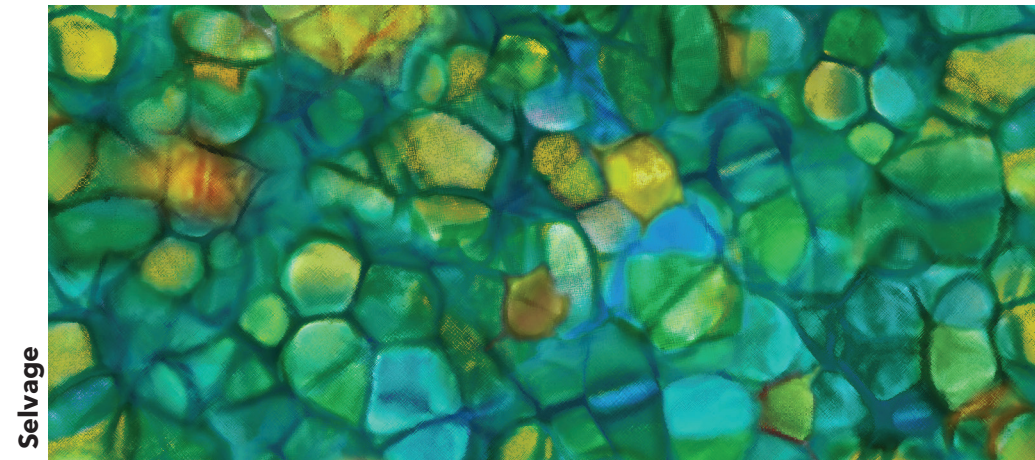

CREATION by Tara Turner

29.9" x 24"

blocks are 5.5" x 6.7"

2.8" between line.
Orange line is .6" high

1.8" between blocks

12" x 24"

DP25020-68 | Creation Panel | Teal Multi | 43"H x 24"W

Selvage

DP25021-24 | Multi-color Twigs | Red Multi

DP25023-24 | Bubble Texture | Red Multi

DP25023-74 | Bubble Texture | Dark Green Multi

Selvage

DP25023-76 | Bubble Texture | Light Green Multi

DP25025-68 | Tonal Stripe | Teal | Repeat 8"H x 4.75"W

Selvage

DP25025-62 | Tonal Stripe | Turquoise

Selvage

Selvage

DP25022-24 | Multicolor Stripe | Red Multi | Repeat 8"H x 5.5"W

Selvage

25024-66 | Twig Texture | Mid Teal

25026-42 | Salt Texture | Blue

Selvage

25024-54 | Twig Texture | Orange

25026-52 | Salt Texture | Yellow

CREATION by Tara Turner

Tara Turner, renowned fine art photographer and digital artist whose passion is to capture the beauty of her surrounding environment has done just that in Creation. The featured panel portrays a tree set in a misty landscape that is truly imaginative and bursting with vibrant color. From teal, green, and blue to red, orange, and yellow, the palette offers classic cool warm color contrast in a variety of impressionistic prints that coordinate directly with the panel. A selection of popular Canvas basics complete the collection.