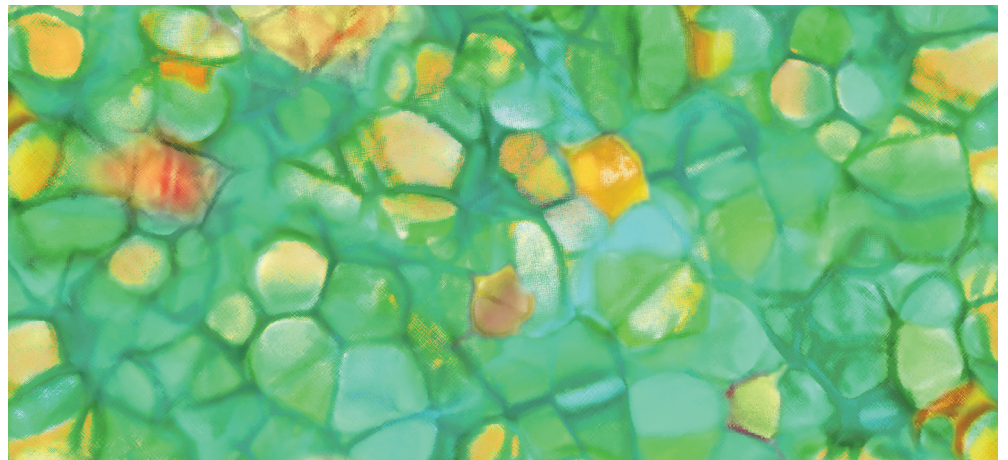

CREATION by Tara Turner

29.9" x 24"

blocks are 5.5" x 6.7"

2.8" between line.
Orange line is .6" high

1.8" between blocks

12" x 24"

DP25020-68 | Creation Panel | Teal Multi | 43"H x 24"W

Selvage

DP25021-24 | Multi-color Twigs | Red Multi

DP25023-24 | Bubble Texture | Red Multi

DP25023-74 | Bubble Texture | Dark Green Multi

Selvage

DP25023-76 | Bubble Texture | Light Green Multi

DP25025-68 | Tonal Stripe | Teal | Repeat 8"H x 4.75"W

Selvage

DP25025-62 | Tonal Stripe | Turquoise

Selvage

Selvage

DP25022-24 | Multicolor Stripe | Red Multi | Repeat 8"H x 5.5"W

Selvage

25024-66 | Twig Texture | Mid Teal

25026-42 | Salt Texture | Blue

Selvage

25024-54 | Twig Texture | Orange

25026-52 | Salt Texture | Yellow

CREATION by Tara Turner

Tara Turner, renowned fine art photographer and digital artist whose passion is to capture the beauty of her surrounding environment has done just that in Creation. The featured panel portrays a tree set in a misty landscape that is truly imaginative and bursting with vibrant color. From teal, green, and blue to red, orange, and yellow, the palette offers classic cool warm color contrast in a variety of impressionistic prints that coordinate directly with the panel. A selection of popular Canvas basics complete the collection.