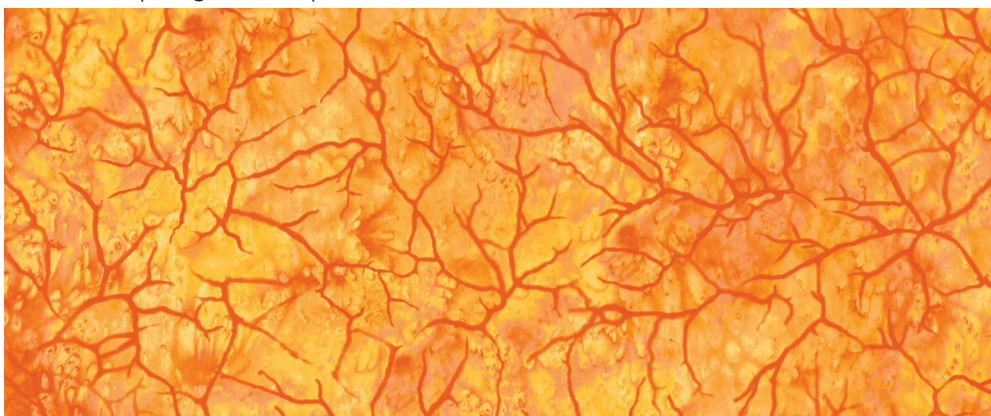

CREATION by Tara Turner

29.9" x 24"

blocks are 5.5" x 6.7"

2.8" between line.
Orange line is .6" high

1.8" between blocks

12" x 24"

DP25020-68 | Creation Panel | Teal Multi | 43"H x 24"W

Selvage

Selvage

DP25025-62 | Tonal Stripe | Turquoise

Selvage

Selvage

DP25022-24 | Multicolor Stripe | Red Multi | Repeat 8"H x 5.5"W

Selvage

25024-66 | Twig Texture | Mid Teal

25026-42 | Salt Texture | Blue

Selvage

25024-54 | Twig Texture | Orange

25026-52 | Salt Texture | Yellow

CREATION by Tara Turner

Tara Turner, renowned fine art photographer and digital artist whose passion is to capture the beauty of her surrounding environment has done just that in Creation. The featured panel portrays a tree set in a misty landscape that is truly imaginative and bursting with vibrant color. From teal, green, and blue to red, orange, and yellow, the palette offers classic cool warm color contrast in a variety of impressionistic prints that coordinate directly with the panel. A selection of popular Canvas basics complete the collection.